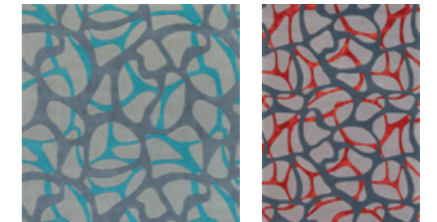

Sea Sea

SA-01

SA-02

HAND-TUFTED

100% LANA + VISCOSA | 100% WOOL + VISCOSE | 100% LAINE NZ. + VISCOSE
SISTEMA | SYSTEM | SYSTÈME: HAND-TUFTED
ALTURA | HEIGHT | HAUTEUR: 17mm | 0,66in
PESO | WEIGHT | POIDS: 4.250gr/m² | 14oz/ft²
COLORES | COLOURS | COULEURS: SA-01 8955-949-995 SA-02 929-890-837

170x240 1.100 €
200x300 1.655 €
240x240 1.585 €

L / W

L / W+ V