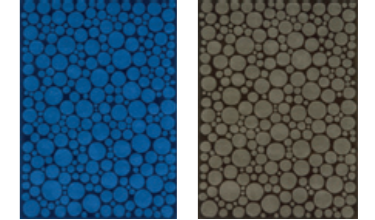

Happyness

HP-01

HP-02

HAND-TUFTED

100% LANA + VISCOSA | 100% WOOL + VISCOSE | 100% LAINE NZ. + VISCOSE
SISTEMA | SYSTEM | SYSTÈME: HAND-TUFTED
ALTURA | HEIGHT | HAUTEUR: 18mm | 0,70in
PESO | WEIGHT | POIDS: 4.250gr/m² | 14oz/ft²
COLORES | COLOURS | COULEURS: HP-01 913-813 HP-02 902-804

170x240 1.100 €
200x300 1.655 €

L / W

L / W+ V